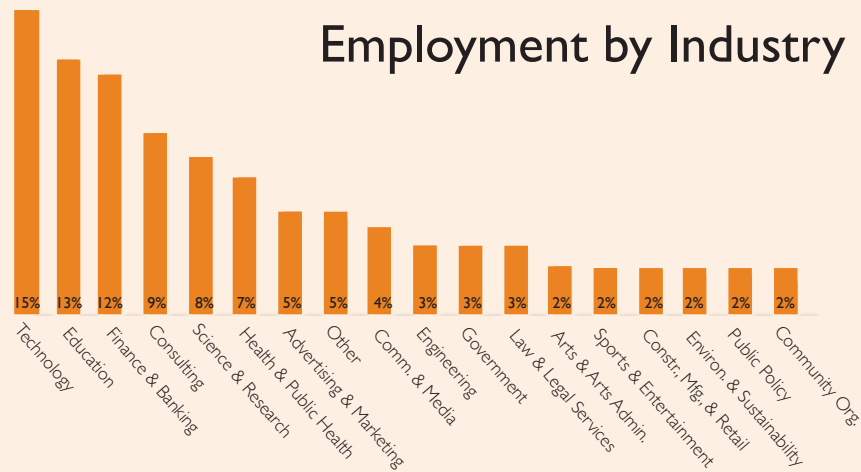

40,000+

Alumni connections possible through the BrownConnect database

180

Employers actively recruited on campus at Brown

6,000

Job & Internship opportunities posted

550+

Brown opportunities posted – internships from Brown alumni, parents, and signature programs

Services at a Glance...

Résumé and cover letter critiques

Individualized career advising sessions

Year-round skill-building workshops

Access to internships, funding, and alumni through BrownConnect

Hundreds of on-campus recruiting opportunities

BrownConnect summer networking events with alumni

...and more!

Immediate Postgraduate Plans

Class of 2014

1,329 respondents from a class of 1,592 (83% response rate)

Employment by Industry

915 of 1,329 respondents (69%)

Sampling of Employers by Industry

Communications/Media

ABC News
Condé Nast
Digitas LBi
Huffington Post
NBC Universal

Consulting

Bain & Company
Cambridge Associates
Clearview Healthcare Partners
Deloitte Consulting LLP
McKinsey & Co.