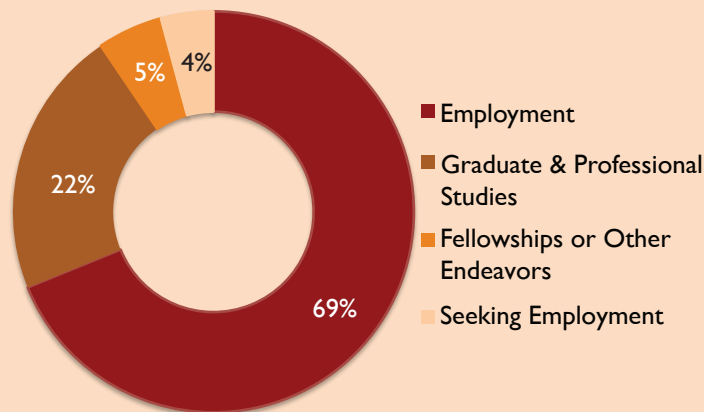

By the Numbers

2014-2015 Academic Year

200+

Career preparation programs/workshops & employer info sessions held

5,000

Unique students who utilized career advising appointments, walk-ins, programs, and services

40,000+

Alumni connections possible through the BrownConnect database

180

Employers actively recruited on campus at Brown

6,000

Job & Internship opportunities posted

550+

Brown opportunities posted – internships from Brown alumni, parents, and signature programs

Services at a Glance...

Résumé and cover letter critiques

Individualized career advising sessions

Year-round skill-building workshops

Access to internships, funding, and alumni through BrownConnect

Hundreds of on-campus recruiting opportunities

BrownConnect summer networking events with alumni

...and more!

Immediate Postgraduate Plans

Class of 2014

1,329 respondents from a class of 1,592 (83% response rate)

Employment by Industry

915 of 1,329 respondents (69%)