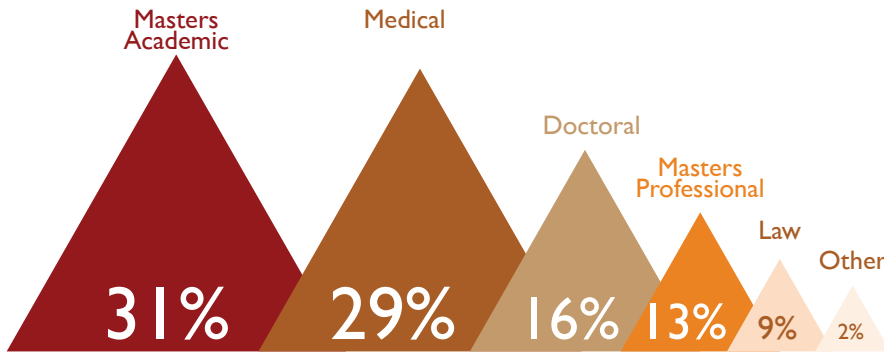

Postgraduate Studies

By Degree